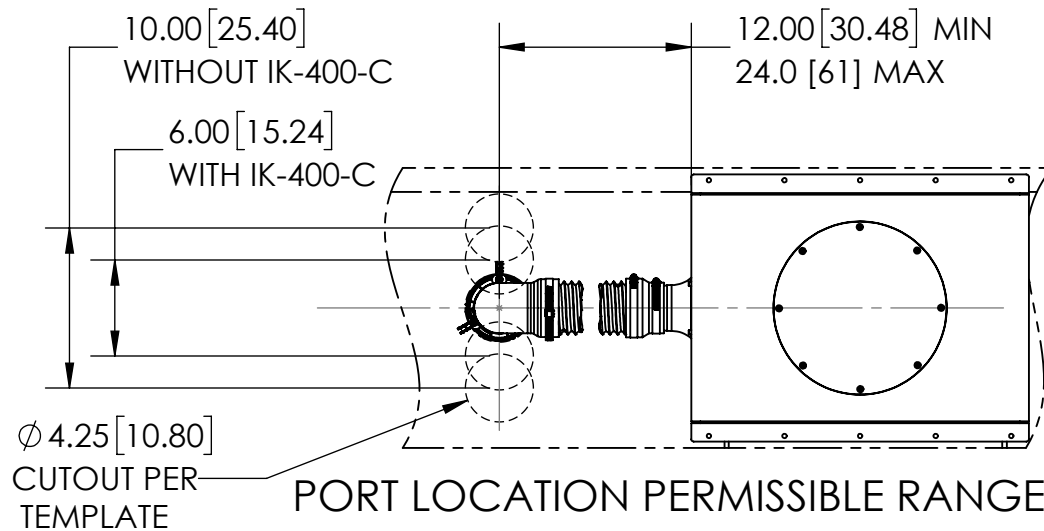

MODEL: PRO-800SW

DATE: 2018-10-29

DIM: INCH [CM]

SHEET: 2 OF 2

SCALE: 1:12

Klipsch
KEEPERS OF THE SOUND