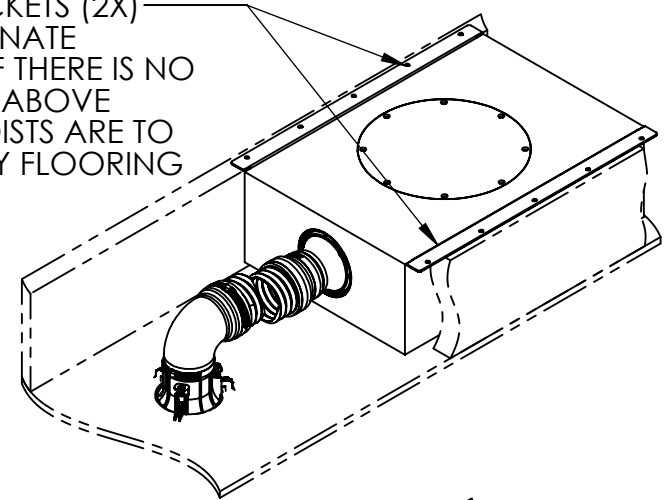

ALTERNATE MOUNTING BRACKET (4X)

IK-400-C SOLD SEPARATELY

SQUARE GRILL  
ROUND GRILL

CUTOUT TEMPLATE

MODEL: PRO-800SW	DATE: 2018-10-29	DIM: INCH [CM]
	SHEET: 1 OF 2	SCALE: 1:12

**Klipsch**  
KEEPERS OF THE SOUND

DETAIL A  
SCALE 1 : 2

REMOVE BRACKETS (2X)  
AND USE ALTERNATE  
BRACKET (4X) IF THERE IS NO  
ACCESS FROM ABOVE  
JOISTS OR IF JOISTS ARE TO  
BE COVERED BY FLOORING

ALTERNATE  
BRACKETS (4X)

MODEL: PRO-800SW

DATE: 2018-10-29

DIM: INCH [CM]

SHEET: 2 OF 2

SCALE: 1:12

**Klipsch**  
KEEPERS OF THE SOUND