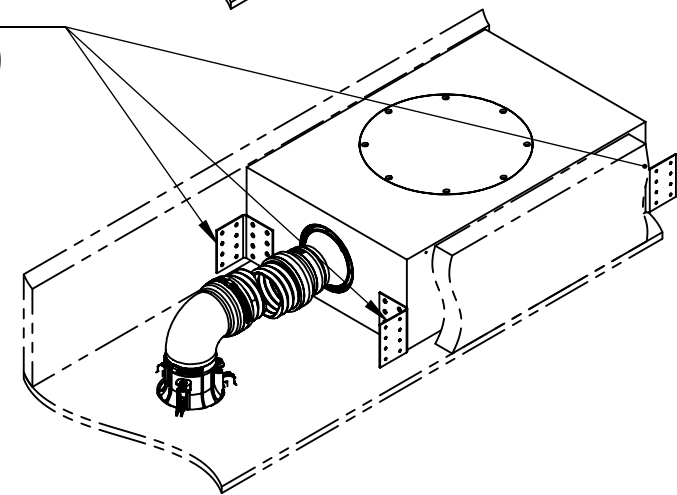

ALTERNATE MOUNTING BRACKET (4X)

IK-400-C SOLD SEPARATELY

SQUARE GRILL  
ROUND GRILL

CUTOUT TEMPLATE

MODEL: PRO-800SW	DATE: 2018-10-29	DIM: INCH [CM]
	SHEET: 1 OF 2	SCALE: 1:12

**Klipsch**  
KEEPERS OF THE SOUND

DETAIL A  
SCALE 1 : 2

REMOVE BRACKETS (2X)  
AND USE ALTERNATE  
BRACKET (4X) IF THERE IS NO  
ACCESS FROM ABOVE  
JOISTS OR IF JOISTS ARE TO  
BE COVERED BY FLOORING

ALTERNATE  
BRACKETS (4X)

MODEL: PRO-800SW

DATE: 2018-10-29

DIM: INCH [CM]

SHEET: 2 OF 2

SCALE: 1:12

**Klipsch**  
KEEPERS OF THE SOUND