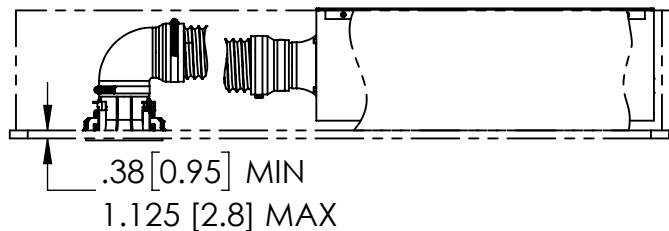

MODEL: PRO-800SW

DATE: 2018-10-29

DIM: INCH [CM]

SHEET: 2 OF 2

SCALE: 1:12

Klipsch
KEEPERS OF THE SOUND