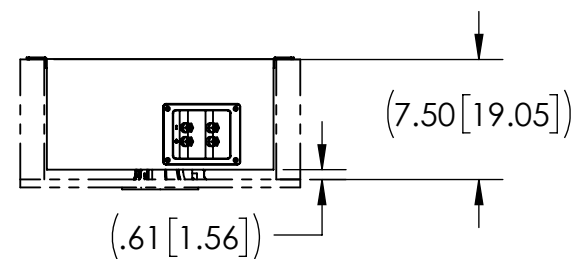

ALTERNATE MOUNTING BRACKET (4X)

IK-400-C SOLD SEPARATELY

SQUARE GRILL  
ROUND GRILL

CUTOUT TEMPLATE

MODEL: PRO-800SW	DATE: 2018-10-29	DIM: INCH [CM]
	SHEET: 1 OF 2	SCALE: 1:12

**Klipsch**  
KEEPERS OF THE SOUND

DETAIL A  
SCALE 1 : 2

REMOVE BRACKETS (2X)  
AND USE ALTERNATE  
BRACKET (4X) IF THERE IS NO  
ACCESS FROM ABOVE  
JOISTS OR IF JOISTS ARE TO  
BE COVERED BY FLOORING

ALTERNATE  
BRACKETS (4X)

MODEL: PRO-800SW

DATE: 2018-10-29

DIM: INCH [CM]

SHEET: 2 OF 2

SCALE: 1:12

**Klipsch**  
KEEPERS OF THE SOUND