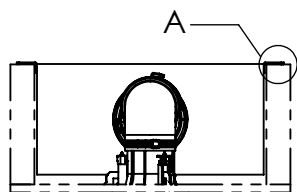

ALTERNATE MOUNTING BRACKET (4X)

IK-400-C SOLD SEPARATELY

SQUARE GRILL  
ROUND GRILL

CUTOUT TEMPLATE

MODEL: PRO-800SW	DATE: 2018-10-29	DIM: INCH [CM]
	SHEET: 1 OF 2	SCALE: 1:12

**Klipsch**  
KEEPERS OF THE SOUND

DETAIL A  
SCALE 1 : 2

REMOVE BRACKETS (2X)  
AND USE ALTERNATE  
BRACKET (4X) IF THERE IS NO  
ACCESS FROM ABOVE  
JOISTS OR IF JOISTS ARE TO  
BE COVERED BY FLOORING

ALTERNATE  
BRACKETS (4X)

MODEL: PRO-800SW