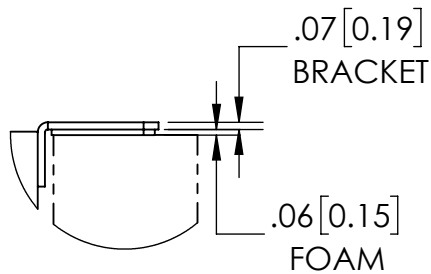

ALTERNATE MOUNTING BRACKET (4X)

IK-400-C SOLD SEPARATELY

SQUARE GRILL  
ROUND GRILL

CUTOUT TEMPLATE

MODEL: PRO-800SW	DATE: 2018-10-29	DIM: INCH [CM]
	SHEET: 1 OF 2	SCALE: 1:12

**Klipsch**  
KEEPERS OF THE SOUND

DETAIL A  
SCALE 1 : 2

REMOVE BRACKETS (2X)  
AND USE ALTERNATE  
BRACKET (4X) IF THERE IS NO  
ACCESS FROM ABOVE  
JOISTS OR IF JOISTS ARE TO  
BE COVERED BY FLOORING

ALTERNATE  
BRACKETS (4X)

MODEL: PRO-800SW

DATE: 2018-10-29

DIM: INCH [CM]

SHEET: 2 OF 2

SCALE: 1:12

**Klipsch**  
KEEPERS OF THE SOUND