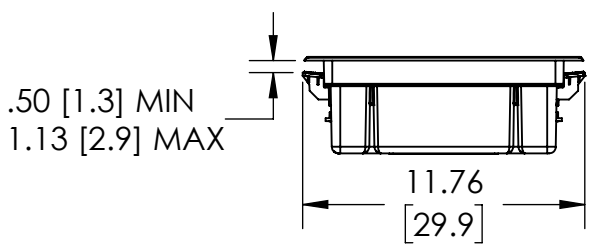

UNCLAMPED SHIPPING POSITION

NOTES

- CUTOUT TEMPLATE: 486 mm X 257 mm / 19.13" X 10.12"

MODEL: THX-8000-L	DATE: 2018-10-22	DIM: INCH [CM]
	SHEET: 1 OF 1	SCALE: 1:8