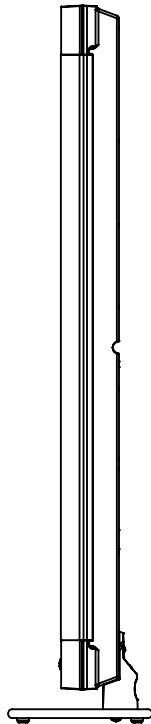

MODEL: RP-640D

DATE: 2019-01-09

DIM: INCH [CM]

SHEET: 1 OF 2

SCALE: 1:8

Klipsch
KEEPERS OF THE SOUND

MODEL: RP-640D

DATE: 2019-01-09

DIM: INCH [CM]

SHEET: 2 OF 2

SCALE: 1:8

Klipsch
KEEPERS OF THE SOUND