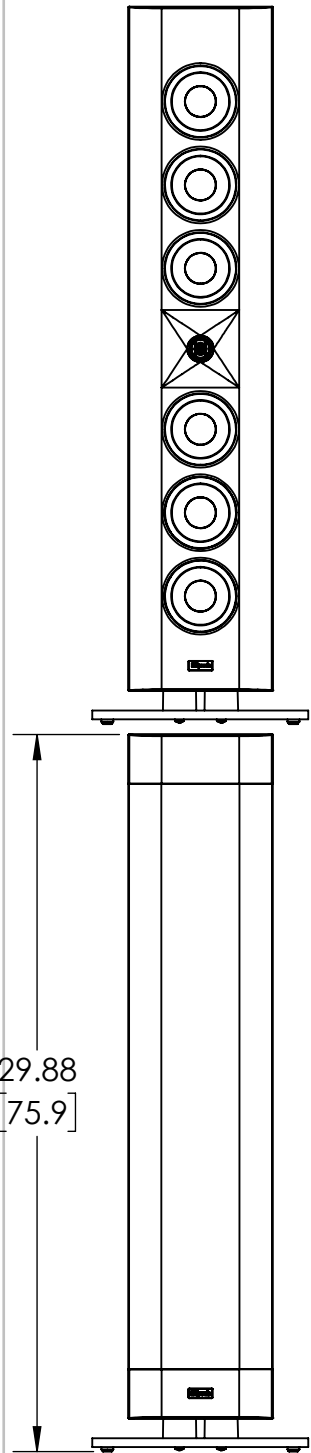

MODEL: RP-640D

DATE: 2019-01-09

DIM: INCH [CM]

SHEET: 1 OF 2

SCALE: 1:8

Klipsch
KEEPERS OF THE SOUND

MODEL: RP-640D

DATE: 2019-01-09

DIM: INCH [CM]

SHEET: 2 OF 2

SCALE: 1:8

Klipsch
KEEPERS OF THE SOUND