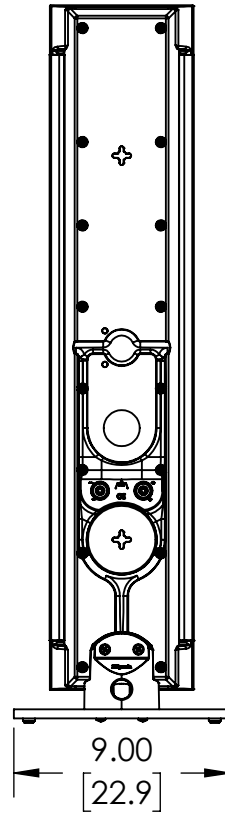

MODEL: RP-640D

DATE: 2019-01-09

DIM: INCH [CM]

SHEET: 1 OF 2

SCALE: 1:8

Klipsch
KEEPERS OF THE SOUND

MODEL: RP-640D

DATE: 2019-01-09

DIM: INCH [CM]

SHEET: 2 OF 2

SCALE: 1:8

Klipsch
KEEPERS OF THE SOUND