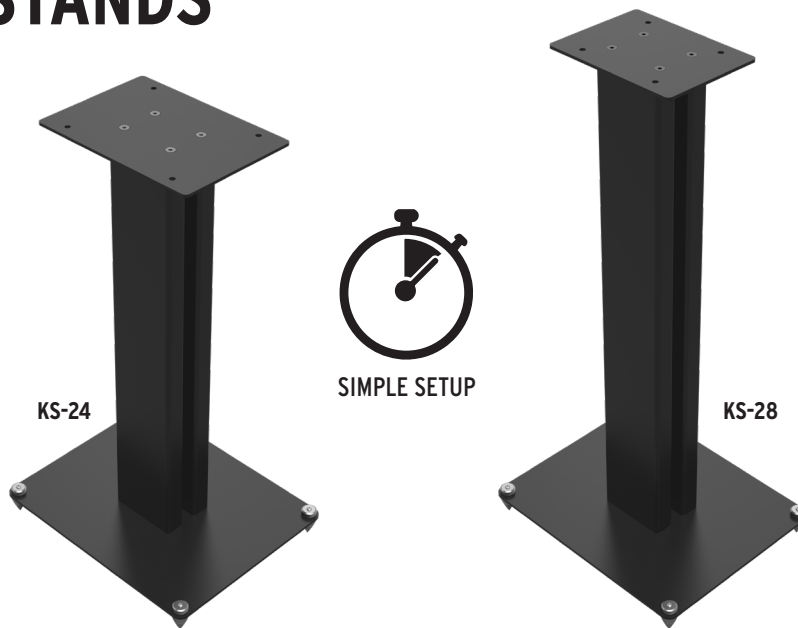

UNIVERSAL SPEAKER STANDS

Klipsch®

ELEVATE YOUR EXPERIENCE

The Klipsch 24" Universal Speaker Stand was engineered to elevate your powered monitor or bookshelf to the perfect listening height. Designed to deliver the most direct sound at 38" (+/- 2") from the floor, you'll get the clearest, most directional listening experience at seated height.

UNIVERSALLY USEFUL

Designed with the future of sound in mind, all 2022 Klipsch powered or passive monitors will feature low profile threaded inserts allowing you to seamlessly secure them to your 24" Universal Speaker Stands. Upgrading your home theater setup has never been easier with the most secure, versatile speaker stands on the market. As you evolve your gaming, music, TV or movie setup, you're guaranteed to find the best stereo image possible with Klipsch.

SLEEK CORD MANAGEMENT

Lines of tangled cords are a thing of the past with your Klipsch Universal Speaker Stand. Cables as thin as speaker wire and as thick as power cables fit through this stylish, contemporary stand. The high quality metal passage is durable, fingerprint-proof, and fits with any décor.

EASILY ADJUSTABLE

These sleek, structured speaker stands are easy to assemble and adjust to perfectly fit your home theater or listening area. The 24" Universal Speaker Stand has been thoughtfully engineered to avoid tipping up to 10-degrees and comes with a handy leveling tool that allows you to expertly adjust the base to your individual space.